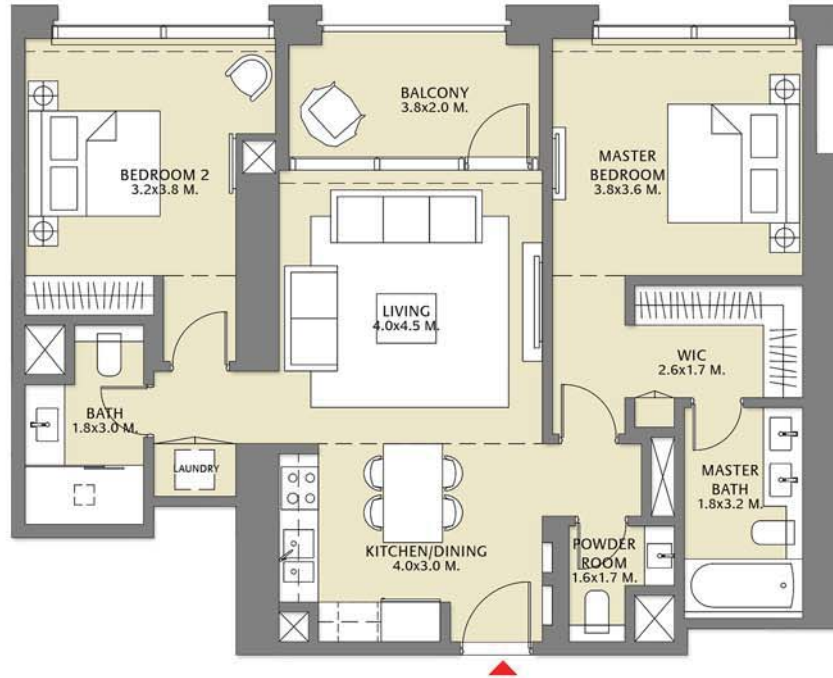

TOWER 1
2 BEDROOM W/ BALCONY
UNIT 03/ LEVELS 34-50