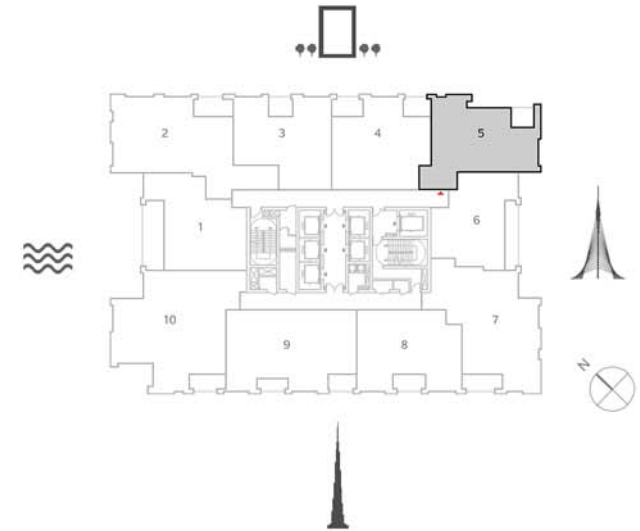

TOWER 1
2 BEDROOM W/ BALCONY
UNIT 05/ LEVELS 52-69

Suite Area	1037.21 Sq.ft. / 96.36 Sq.m.
Balcony Area	105.27 Sq.ft. / 9.78 Sq.m.
Total Area	1142.48 Sq.ft. / 106.14 Sq.m.