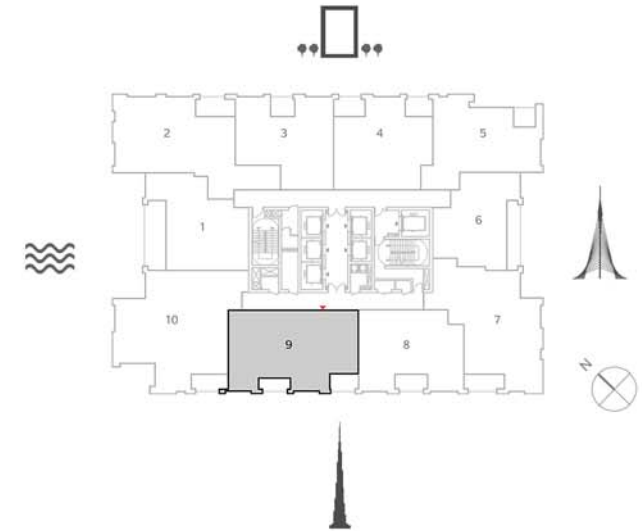

Suite Area	1364.22 Sq.ft. / 126.74 Sq.m.
Balcony Area	130.78 Sq.ft. / 12.15 Sq.m.
Total Area	1495.00 Sq.ft. / 138.89 Sq.m.