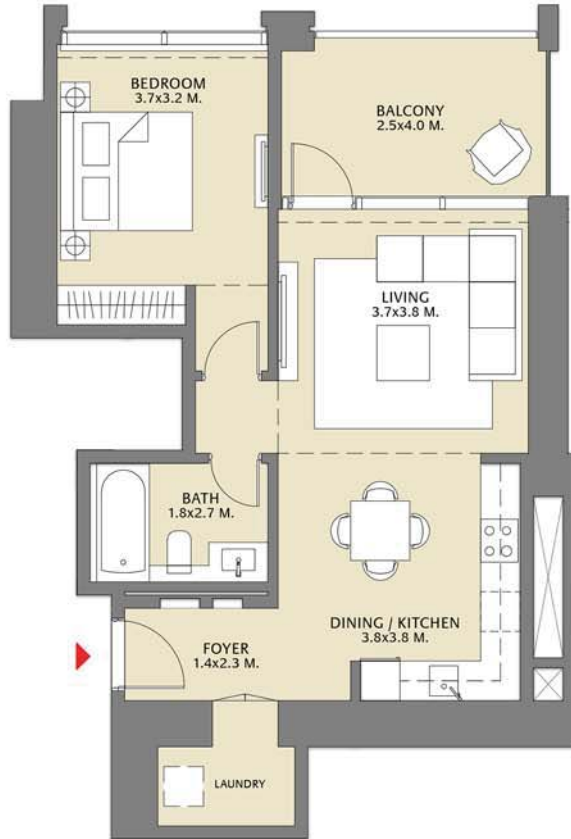

Suite Area	669.84 Sq.ft. / 62.23 Sq.m.
Balcony Area	80.84 Sq.ft. / 7.51 Sq.m.
Total Area	750.68 Sq.ft. / 69.74 Sq.m.

TOWER 1
2 BEDROOM W/ BALCONY
UNIT 12/ LEVELS 34-50

Suite Area	1050.34 Sq.ft. / 97.58 Sq.m.
Balcony Area	74.59 Sq.ft. / 6.93 Sq.m.
Total Area	1124.93 Sq.ft. / 104.51 Sq.m.