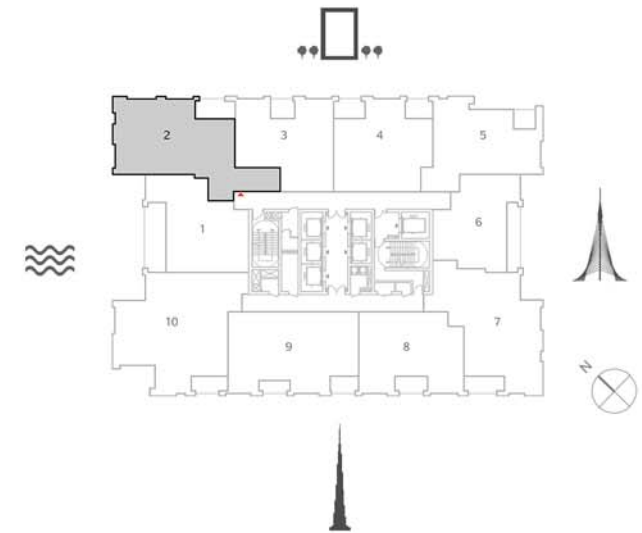

TOWER 1
3 BEDROOM W/ BALCONY
UNIT 02/ LEVELS 52-69

Suite Area	1405.77 Sq.ft. / 130.60 Sq.m.
Balcony Area	113.56 Sq.ft. / 10.55 Sq.m.
Total Area	1519.33 Sq.ft. / 141.15 Sq.m.