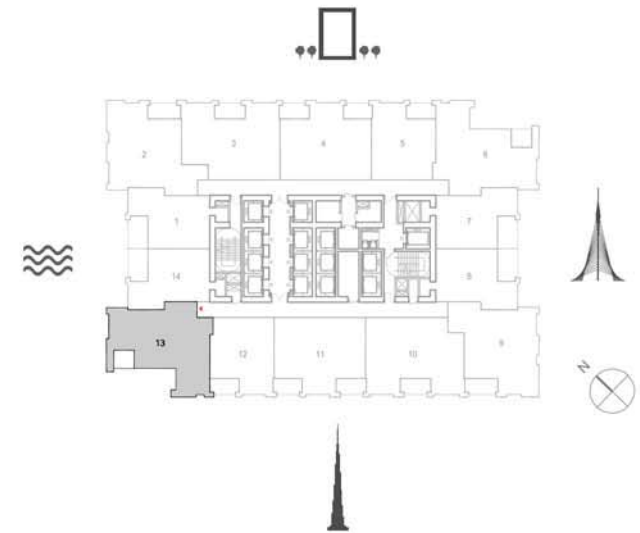

TOWER 1
2 BEDROOM W/ BALCONY
UNIT 13/ LEVELS 16-32

Suite Area	1050.34 Sq.ft. / 97.58 Sq.m.
Balcony Area	74.59 Sq.ft. / 6.93 Sq.m.
Total Area	1124.93 Sq.ft. / 104.51 Sq.m.