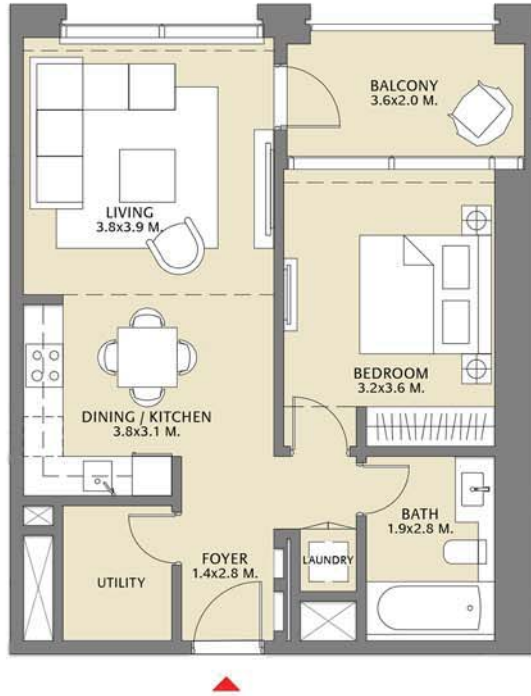

TOWER 1
2 BEDROOM W/ BALCONY
UNIT 10/ LEVELS 02-14

Suite Area	1002.55 Sq.ft. / 93.14 Sq.m.
Balcony Area	92.68 Sq.ft. / 8.61 Sq.m.
Total Area	1095.23 Sq.ft. / 101.75 Sq.m.

TOWER 1
1 BEDROOM W/ BALCONY
UNIT 11/ LEVELS 02-14

Suite Area	650.14 Sq.ft. / 60.40 Sq.m.
Balcony Area	83.85 Sq.ft. / 7.79 Sq.m.
Total Area	733.99 Sq.ft. / 68.19 Sq.m.

TOWER 1
1 BEDROOM W/ BALCONY
UNIT 12/ LEVELS 02-14

Suite Area	659.18 Sq.ft. / 61.24 Sq.m.
Balcony Area	82.67 Sq.ft. / 7.68 Sq.m.
Total Area	741.85 Sq.ft. / 68.92 Sq.m.

TOWER 1
1 BEDROOM W/ BALCONY
UNIT 13/ LEVELS 02-14

Suite Area	669.73 Sq.ft. / 62.22 Sq.m.
Balcony Area	79.55 Sq.ft. / 7.39 Sq.m.
Total Area	749.28 Sq.ft. / 69.61 Sq.m.

TOWER 1
1 BEDROOM W/ BALCONY
UNIT 14/ LEVELS 02-14

Suite Area	675.11 Sq.ft. / 62.72 Sq.m.
Balcony Area	80.84 Sq.ft. / 7.51 Sq.m.
Total Area	755.95 Sq.ft. / 70.23 Sq.m.

TOWER 1
2 BEDROOM W/ BALCONY
UNIT 15/ LEVELS 02-14

Suite Area	1045.61 Sq.ft. / 97.14 Sq.m.
Balcony Area	74.59 Sq.ft. / 6.93 Sq.m.
Total Area	1120.20 Sq.ft. / 104.07 Sq.m.