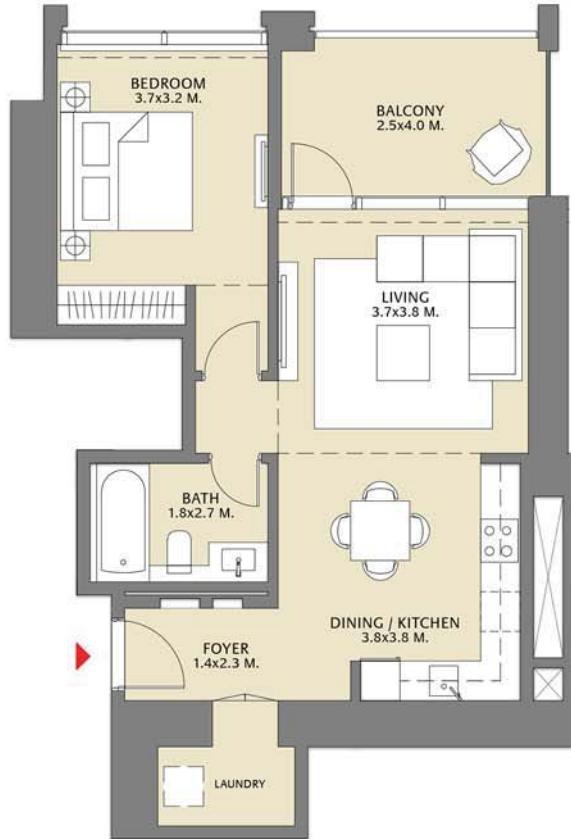

TOWER 1
1 BEDROOM W/ BALCONY
UNIT 12/ LEVELS 16-32

Suite Area	669.84 Sq.ft. / 62.23 Sq.m.
Balcony Area	80.84 Sq.ft. / 7.51 Sq.m.
Total Area	750.68 Sq.ft. / 69.74 Sq.m.

TOWER 1
2 BEDROOM W/ BALCONY
UNIT 13/ LEVELS 16-32

Suite Area	1050.34 Sq.ft. / 97.58 Sq.m.
Balcony Area	74.59 Sq.ft. / 6.93 Sq.m.
Total Area	1124.93 Sq.ft. / 104.51 Sq.m.

TOWER 1
1 BEDROOM W/ BALCONY
UNIT 14/ LEVELS 16-32

Suite Area	703.10 Sq.ft. / 65.32 Sq.m.
Balcony Area	109.68 Sq.ft. / 10.19 Sq.m.
Total Area	812.78 Sq.ft. / 75.51 Sq.m.