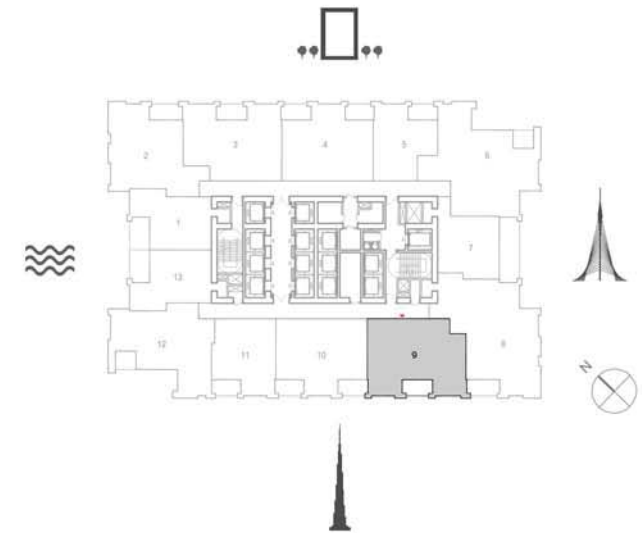

Suite Area	1062.72 Sq.ft. / 98.73 Sq.m.
Balcony Area	79.65 Sq.ft. / 7.40 Sq.m.
Total Area	1142.37 Sq.ft. / 106.13 Sq.m.