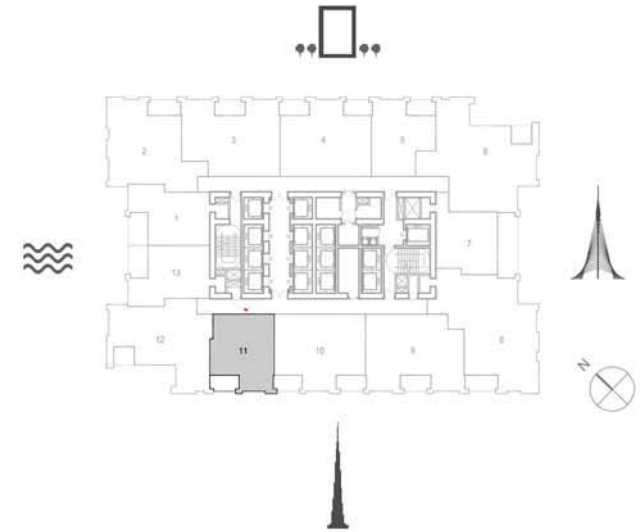

TOWER 1
1 BEDROOM W/ BALCONY
UNIT 11/ LEVELS 34-50

Suite Area	669.84 Sq.ft. / 62.23 Sq.m.
Balcony Area	80.84 Sq.ft. / 7.51 Sq.m.
Total Area	750.68 Sq.ft. / 69.74 Sq.m.