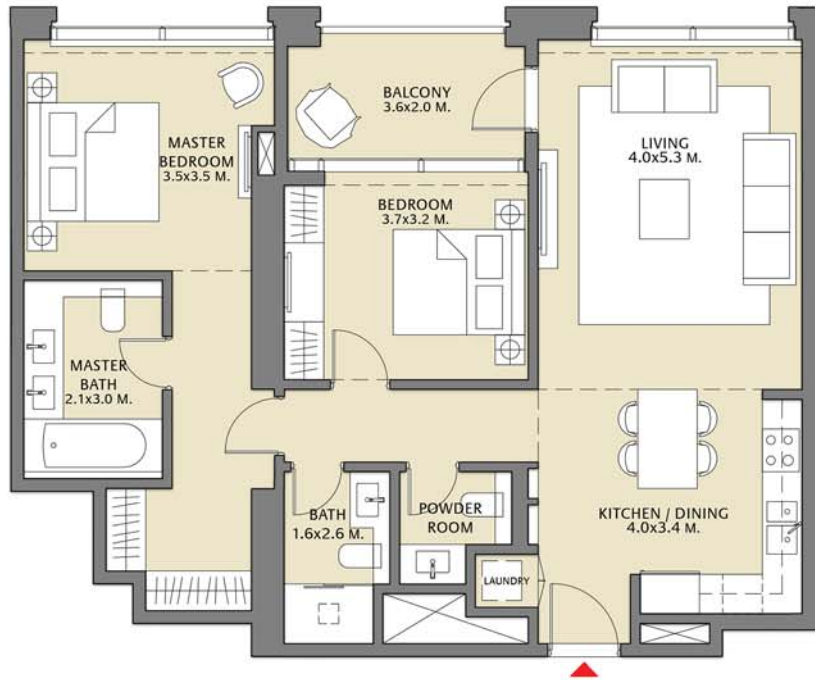

TOWER 1
2 BEDROOM W/ BALCONY
UNIT 08/ LEVELS 52-69