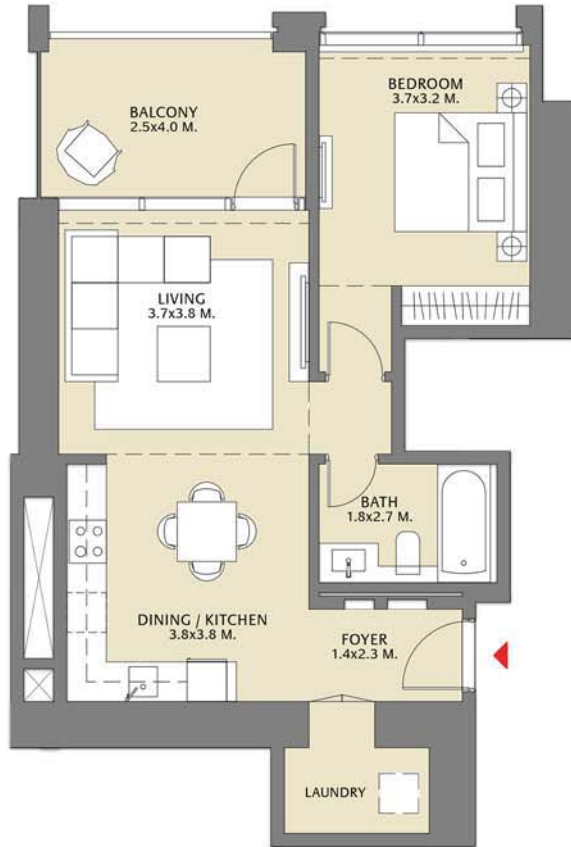

Suite Area	975.96 Sq.ft. / 90.67 Sq.m.
Balcony Area	145.96 Sq.ft. / 13.56 Sq.m.
Total Area	1121.92 Sq.ft. / 104.23 Sq.m.

TOWER 1
1 BEDROOM W/ BALCONY
UNIT 05/ LEVELS 16-32

Suite Area	669.84 Sq.ft. / 62.23 Sq.m.
Balcony Area	80.84 Sq.ft. / 7.51 Sq.m.
Total Area	750.68 Sq.ft. / 69.74 Sq.m.

TOWER 1
2 BEDROOM W/ BALCONY
UNIT 06/ LEVELS 16-32

Suite Area	1050.34 Sq.ft. / 97.58 Sq.m.
Balcony Area	74.59 Sq.ft. / 6.93 Sq.m.
Total Area	1124.93 Sq.ft. / 104.51 Sq.m.

TOWER 1
1 BEDROOM W/ BALCONY
UNIT 07/ LEVELS 16-32

Suite Area	714.08 Sq.ft. / 66.34Sq.m.
Balcony Area	109.68 Sq.ft. / 10.19 Sq.m.
Total Area	823.76 Sq.ft. / 76.53 Sq.m.

TOWER 1
1 BEDROOM W/ BALCONY
UNIT 08/ LEVELS 16-32

Suite Area	708.37 Sq.ft. / 65.81 Sq.m.
Balcony Area	109.68 Sq.ft. / 10.19 Sq.m.
Total Area	818.05 Sq.ft. / 76.00 Sq.m.