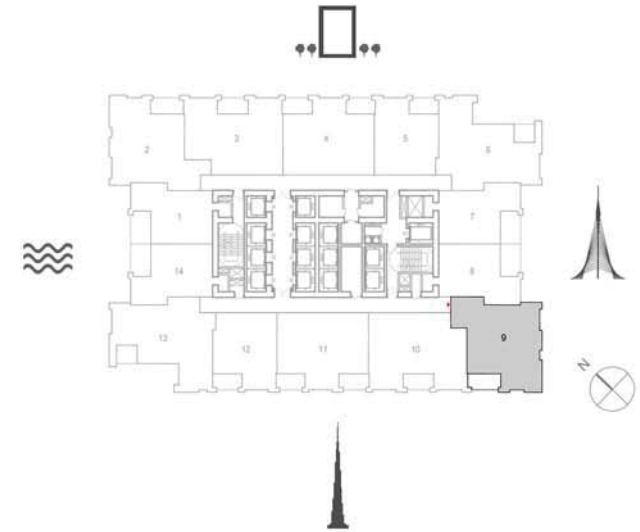

TOWER 1
2 BEDROOM W/ BALCONY
UNIT 09/ LEVELS 16-32

Suite Area	985.33 Sq.ft. / 91.54 Sq.m.
Balcony Area	92.68 Sq.ft. / 8.61 Sq.m.
Total Area	1078.01 Sq.ft. / 100.15 Sq.m.