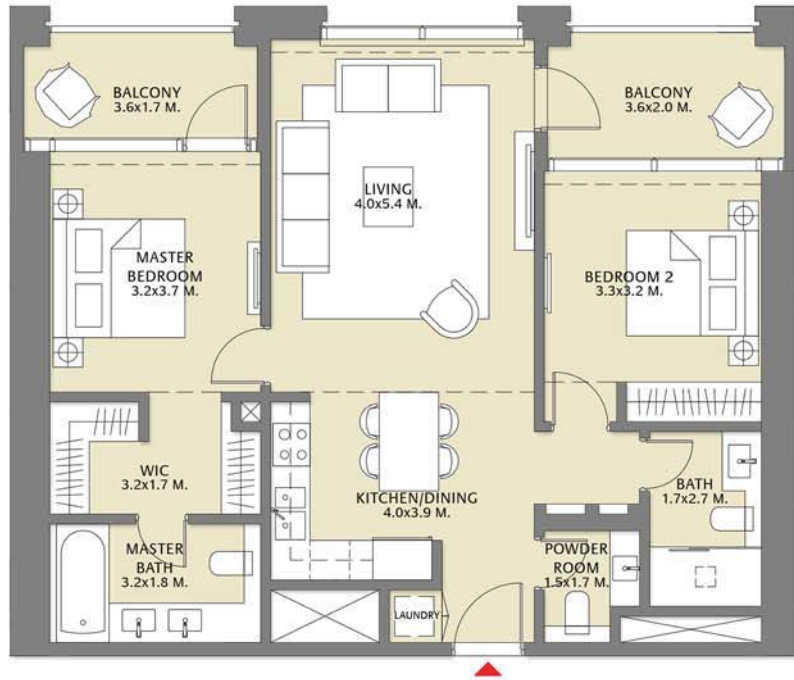

TOWER 1
2 BEDROOM W/ BALCONY
UNIT 04/ LEVELS 34-50