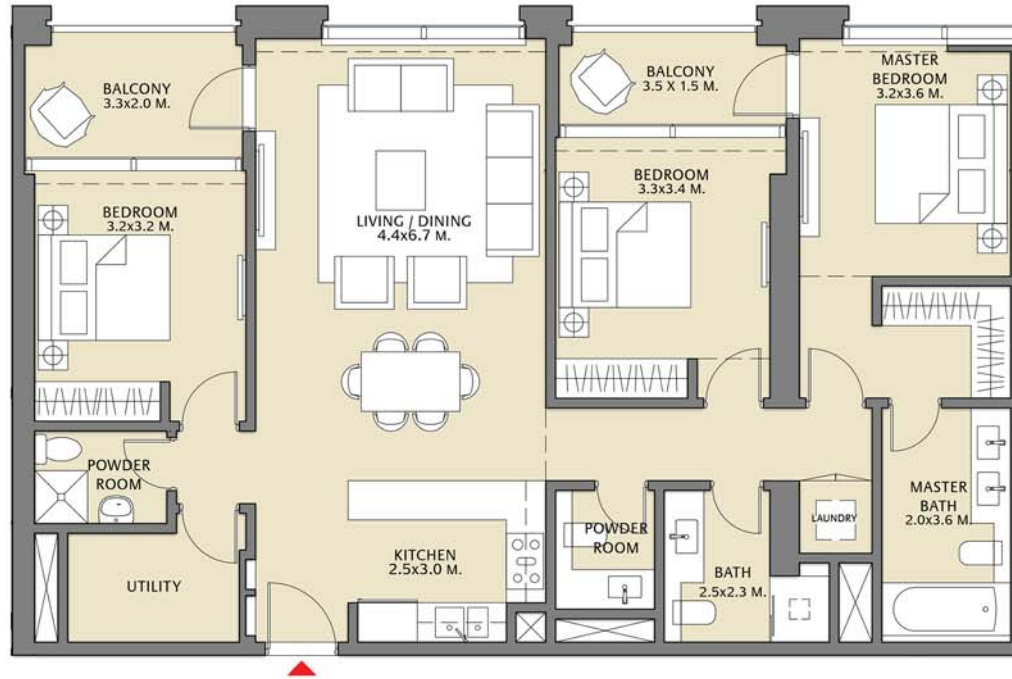

TOWER 1
3 BEDROOM W/ BALCONY
UNIT 09/ LEVELS 52-69