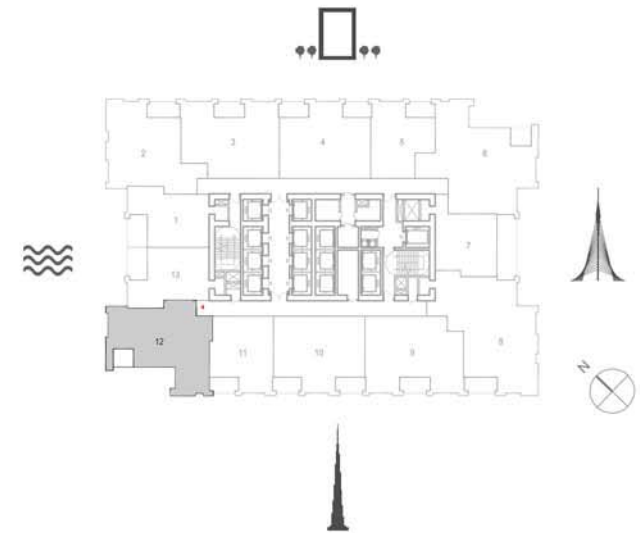

TOWER 1
2 BEDROOM W/ BALCONY
UNIT 12/ LEVELS 34-50

Suite Area	1050.34 Sq.ft. / 97.58 Sq.m.
Balcony Area	74.59 Sq.ft. / 6.93 Sq.m.
Total Area	1124.93 Sq.ft. / 104.51 Sq.m.