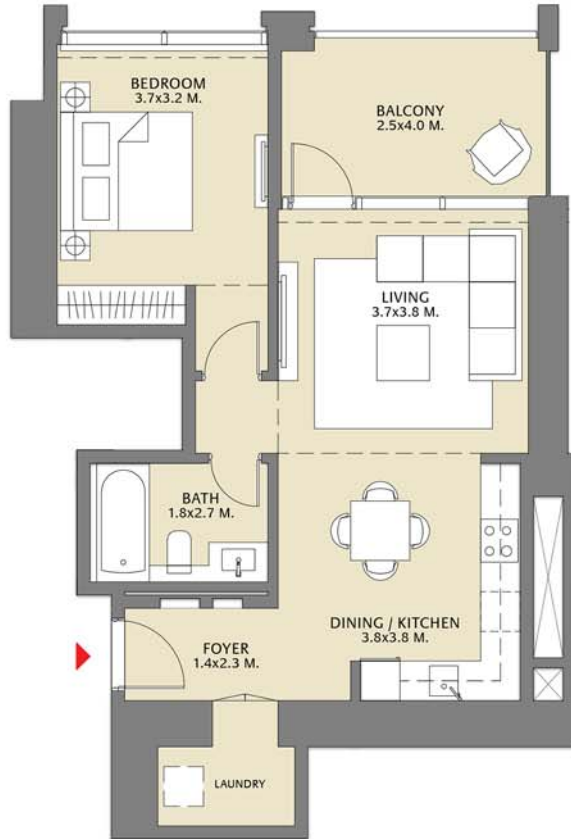

TOWER 1
1 BEDROOM W/ BALCONY
UNIT 13/ LEVELS 02-14

Suite Area	669.73 Sq.ft. / 62.22 Sq.m.
Balcony Area	79.55 Sq.ft. / 7.39 Sq.m.
Total Area	749.28 Sq.ft. / 69.61 Sq.m.

TOWER 1
1 BEDROOM W/ BALCONY
UNIT 14/ LEVELS 02-14

Suite Area	675.11 Sq.ft. / 62.72 Sq.m.
Balcony Area	80.84 Sq.ft. / 7.51 Sq.m.
Total Area	755.95 Sq.ft. / 70.23 Sq.m.

TOWER 1
2 BEDROOM W/ BALCONY
UNIT 15/ LEVELS 02-14

Suite Area	1045.61 Sq.ft. / 97.14 Sq.m.
Balcony Area	74.59 Sq.ft. / 6.93 Sq.m.
Total Area	1120.20 Sq.ft. / 104.07 Sq.m.

TOWER 1
1 BEDROOM W/ BALCONY
UNIT 16/ LEVELS 02-14

Suite Area	705.90 Sq.ft. / 65.58 Sq.m.
Balcony Area	109.68 Sq.ft. / 10.19 Sq.m.
Total Area	815.58 Sq.ft. / 75.77 Sq.m.

TOWER 1
1 BEDROOM W/ BALCONY
UNIT 01/ LEVELS 16-32