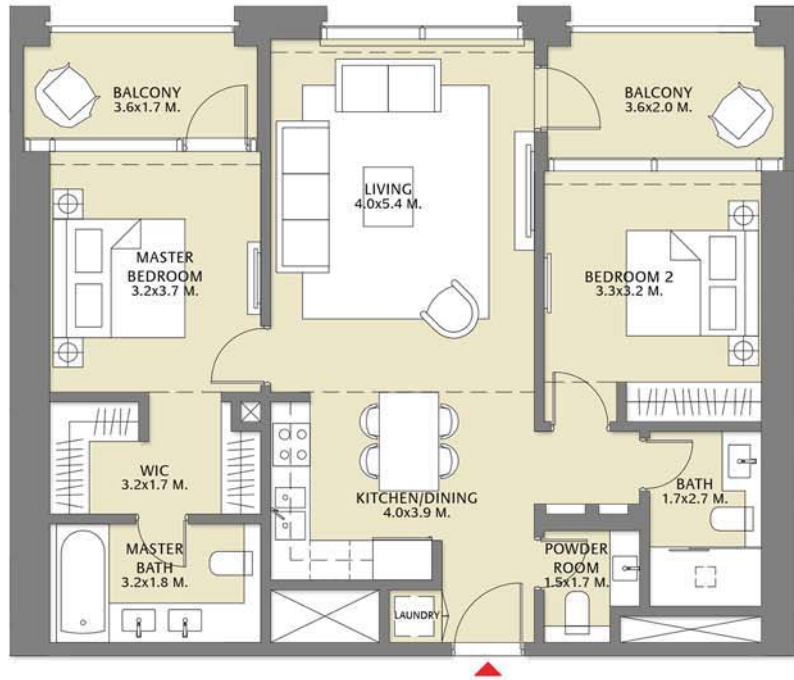

TOWER 1
1 BEDROOM W/ BALCONY
UNIT 16/ LEVELS 02-14

Suite Area	705.90 Sq.ft. / 65.58 Sq.m.
Balcony Area	109.68 Sq.ft. / 10.19 Sq.m.
Total Area	815.58 Sq.ft. / 75.77 Sq.m.

TOWER 1
1 BEDROOM W/ BALCONY
UNIT 01/ LEVELS 16-32

Suite Area	708.70 Sq.ft. / 65.84 Sq.m.
Balcony Area	109.68 Sq.ft. / 10.19 Sq.m.
Total Area	818.38 Sq.ft. / 76.03 Sq.m.

TOWER 1
2 BEDROOM W/ BALCONY
UNIT 02/ LEVELS 16-32

Suite Area	990.39 Sq.ft. / 92.01 Sq.m.
Balcony Area	92.68 Sq.ft. / 8.61 Sq.m.
Total Area	1083.07 Sq.ft. / 100.62 Sq.m.

TOWER 1
2 BEDROOM W/ BALCONY
UNIT 03/ LEVELS 16-32

Suite Area	1030.21 Sq.ft. / 95.71 Sq.m.
Balcony Area	83.85 Sq.ft. / 7.79 Sq.m.
Total Area	1114.06 Sq.ft. / 103.5 Sq.m.

TOWER 1
2 BEDROOM W/ BALCONY
UNIT 04/ LEVELS 16-32