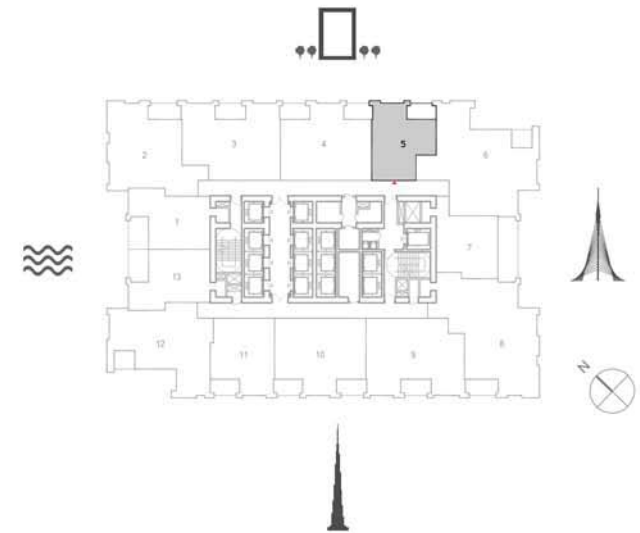

Suite Area	598.15 Sq.ft. / 55.57 Sq.m.
Balcony Area	80.84 Sq.ft. / 7.51 Sq.m.
Total Area	678.99 Sq.ft. / 63.08 Sq.m.