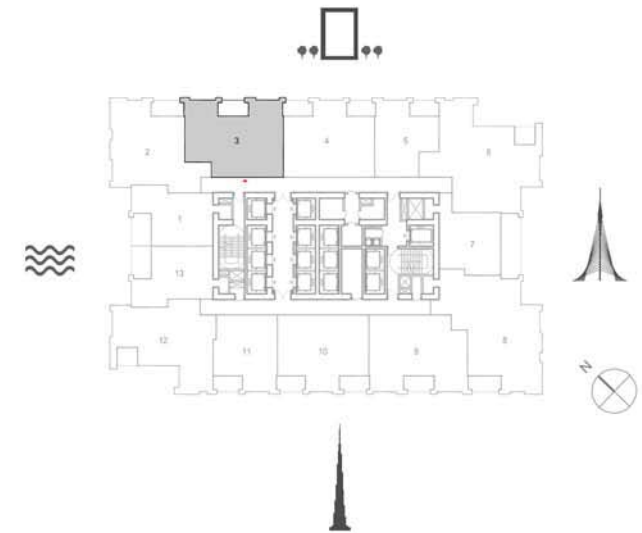

Suite Area	1030.21 Sq.ft. / 95.71 Sq.m.
Balcony Area	83.85 Sq.ft. / 7.79 Sq.m.
Total Area	1114.06 Sq.ft. / 103.5 Sq.m.