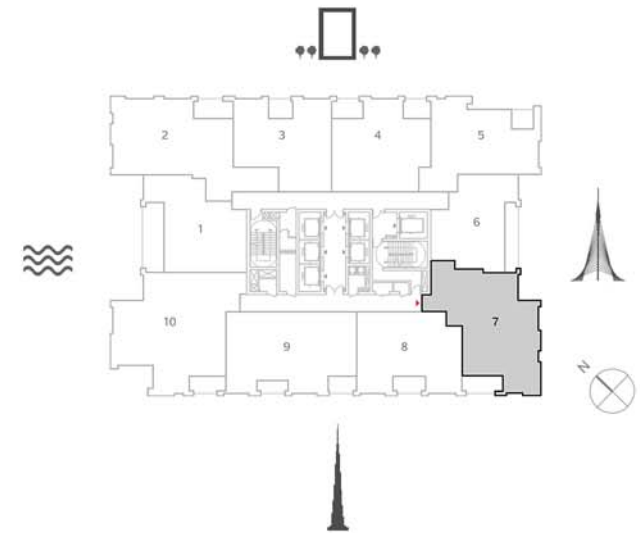

TOWER 1
3 BEDROOM W/ BALCONY
UNIT 07/ LEVELS 52-69

Suite Area	1417.50 Sq.ft. / 131.69 Sq.m.
Balcony Area	92.46 Sq.ft. / 8.59 Sq.m.
Total Area	1509.96 Sq.ft. / 140.28 Sq.m.