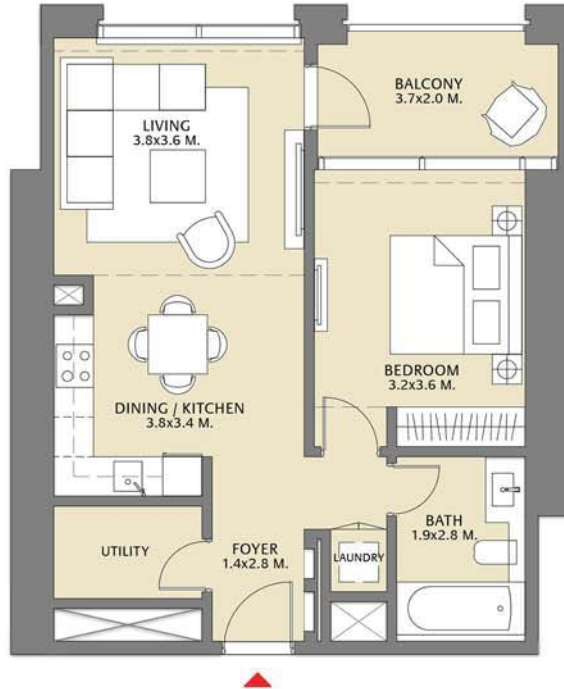

Suite Area	1048.30 Sq.ft. / 97.39 Sq.m.
Balcony Area	79.65 Sq.ft. / 7.40 Sq.m.
Total Area	1127.95 Sq.ft. / 104.79 Sq.m.

TOWER 1
2 BEDROOM W/ BALCONY
UNIT 11/ LEVELS 16-32

Suite Area	975.96 Sq.ft. / 90.67 Sq.m.
Balcony Area	145.96 Sq.ft. / 13.56 Sq.m.
Total Area	1121.92 Sq.ft. / 104.23 Sq.m.

TOWER 1
1 BEDROOM W/ BALCONY
UNIT 12/ LEVELS 16-32

Suite Area	669.84 Sq.ft. / 62.23 Sq.m.
Balcony Area	80.84 Sq.ft. / 7.51 Sq.m.
Total Area	750.68 Sq.ft. / 69.74 Sq.m.

TOWER 1
2 BEDROOM W/ BALCONY
UNIT 13/ LEVELS 16-32