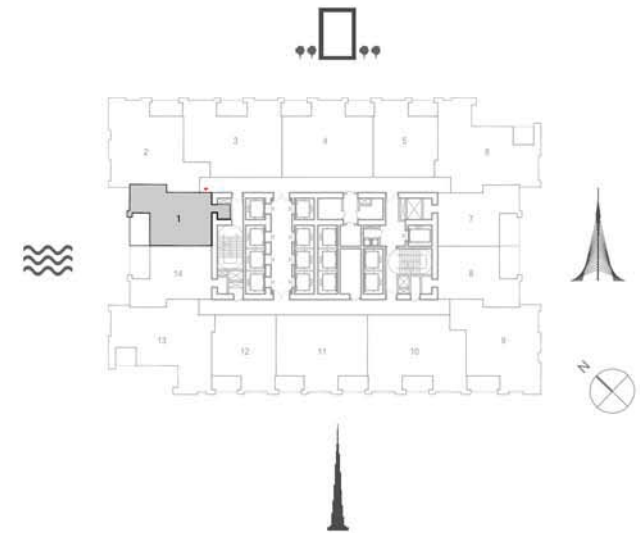

TOWER 1
1 BEDROOM W/ BALCONY
UNIT 01/ LEVELS 16-32

Suite Area	708.70 Sq.ft. / 65.84 Sq.m.
Balcony Area	109.68 Sq.ft. / 10.19 Sq.m.
Total Area	818.38 Sq.ft. / 76.03 Sq.m.