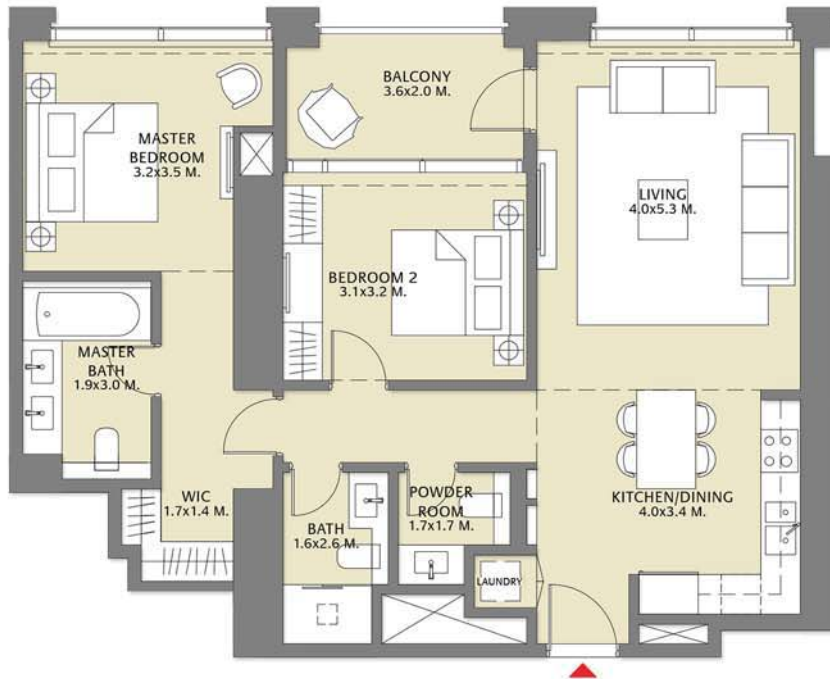

TOWER 1
2 BEDROOM W/ BALCONY
UNIT 10/ LEVELS 16-32