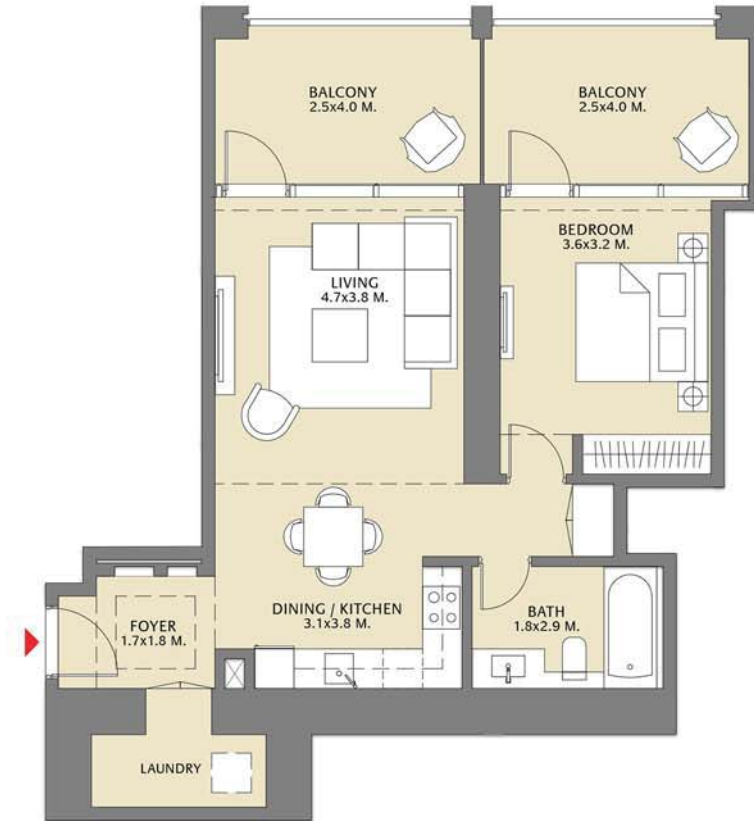

Suite Area	598.15 Sq.ft. / 55.57 Sq.m.
Balcony Area	80.84 Sq.ft. / 7.51 Sq.m.
Total Area	678.99 Sq.ft. / 63.08 Sq.m.

TOWER 1
3 BEDROOM W/ BALCONY
UNIT 06/ LEVELS 34-50

Suite Area	1382.09 Sq.ft. / 128.40 Sq.m.
Balcony Area	74.59 Sq.ft. / 6.93 Sq.m.
Total Area	1456.68 Sq.ft. / 135.33 Sq.m.