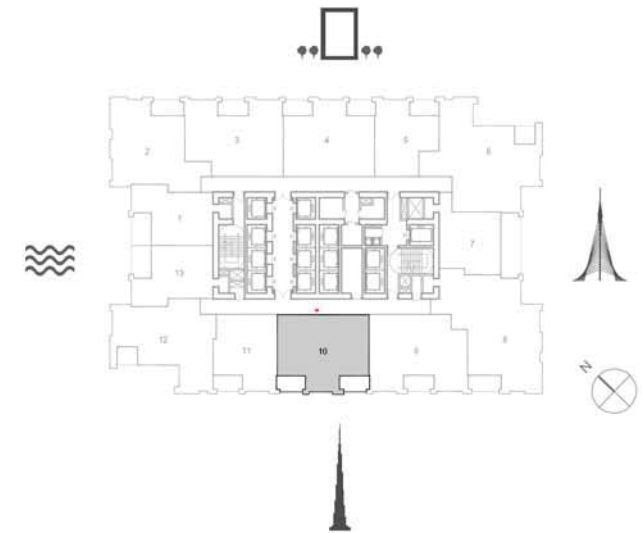

Suite Area	975.96 Sq.ft. / 90.67 Sq.m.
Balcony Area	145.96 Sq.ft. / 13.56 Sq.m.
Total Area	1121.92 Sq.ft. / 104.23 Sq.m.