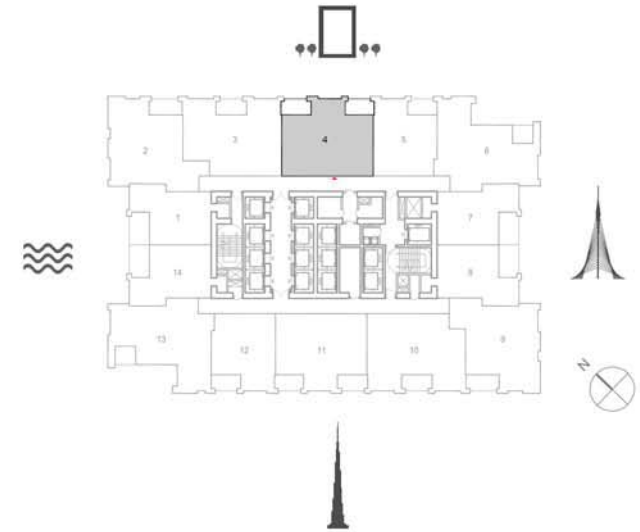

Suite Area	975.96 Sq.ft. / 90.67 Sq.m.
Balcony Area	145.96 Sq.ft. / 13.56 Sq.m.
Total Area	1121.92 Sq.ft. / 104.23 Sq.m.