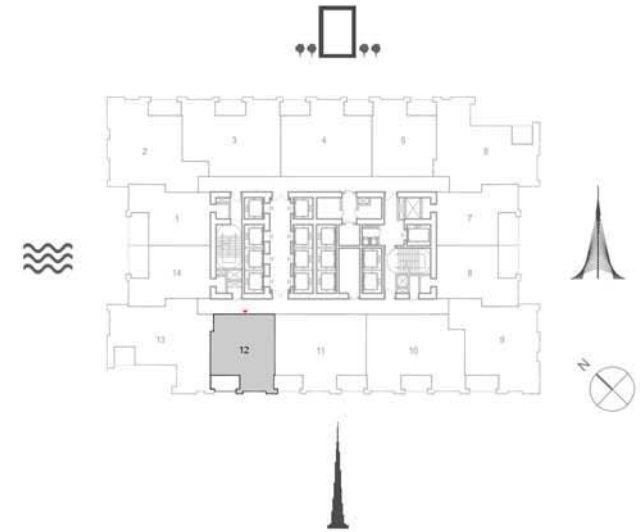

TOWER 1
1 BEDROOM W/ BALCONY
UNIT 12/ LEVELS 16-32

Suite Area	669.84 Sq.ft. / 62.23 Sq.m.
Balcony Area	80.84 Sq.ft. / 7.51 Sq.m.
Total Area	750.68 Sq.ft. / 69.74 Sq.m.