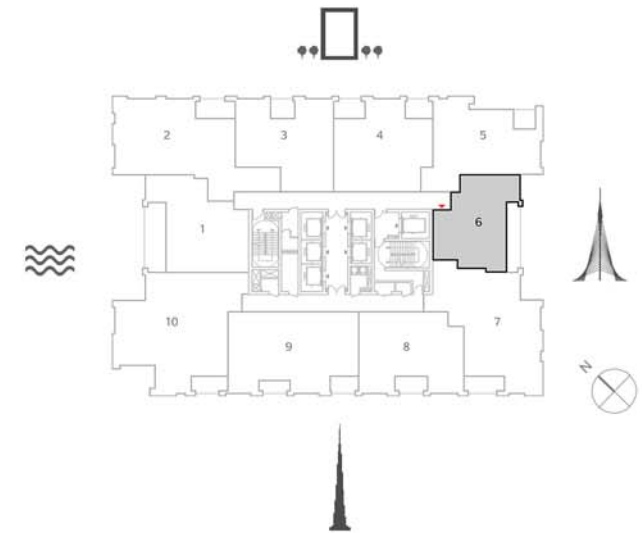

TOWER 1
2 BEDROOM W/ BALCONY
UNIT 06/ LEVELS 52-69

Suite Area	937.86 Sq.ft. / 87.13 Sq.m.
Balcony Area	136.81 Sq.ft. / 12.71 Sq.m.
Total Area	1074.67 Sq.ft. / 99.84 Sq.m.