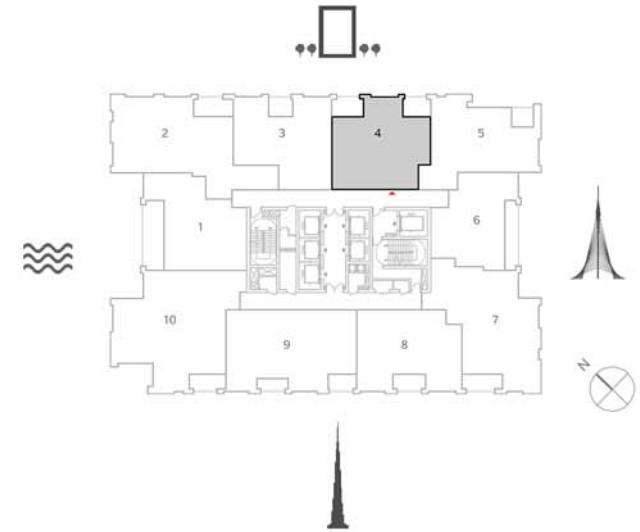

TOWER 1
2 BEDROOM W/ BALCONY
UNIT 04/ LEVELS 52-69

Suite Area	1057.88 Sq.ft. / 98.28 Sq.m.
Balcony Area	173.62 Sq.ft. / 16.13 Sq.m.
Total Area	1231.50 Sq.ft. / 114.41 Sq.m.