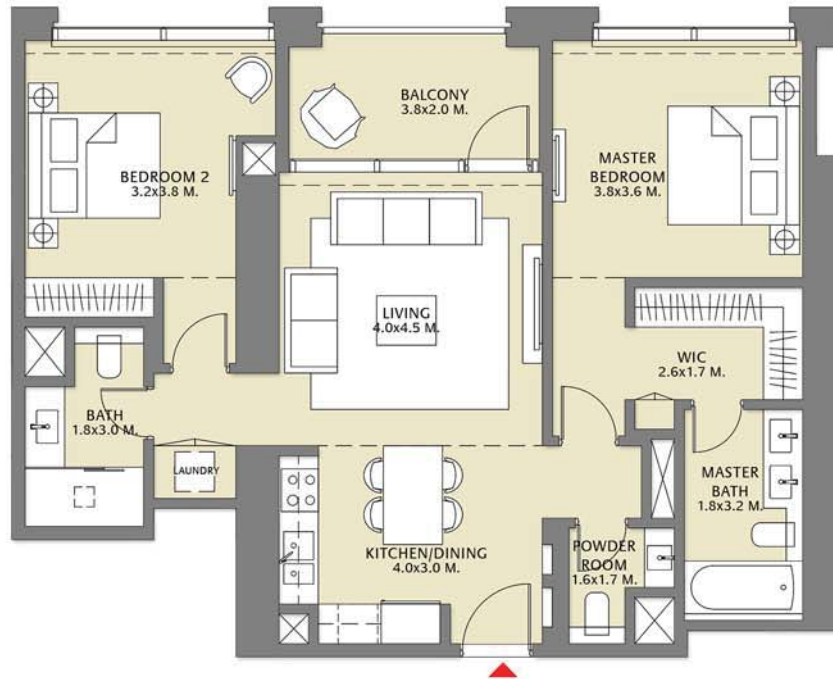

TOWER 1
1 BEDROOM W/ BALCONY
UNIT 16/ LEVELS 02-14

Suite Area	705.90 Sq.ft. / 65.58 Sq.m.
Balcony Area	109.68 Sq.ft. / 10.19 Sq.m.
Total Area	815.58 Sq.ft. / 75.77 Sq.m.

TOWER 1
1 BEDROOM W/ BALCONY
UNIT 01/ LEVELS 16-32

Suite Area	708.70 Sq.ft. / 65.84 Sq.m.
Balcony Area	109.68 Sq.ft. / 10.19 Sq.m.
Total Area	818.38 Sq.ft. / 76.03 Sq.m.

TOWER 1
2 BEDROOM W/ BALCONY
UNIT 02/ LEVELS 16-32

Suite Area	990.39 Sq.ft. / 92.01 Sq.m.
Balcony Area	92.68 Sq.ft. / 8.61 Sq.m.
Total Area	1083.07 Sq.ft. / 100.62 Sq.m.

TOWER 1
2 BEDROOM W/ BALCONY
UNIT 03/ LEVELS 16-32

Suite Area	1030.21 Sq.ft. / 95.71 Sq.m.
Balcony Area	83.85 Sq.ft. / 7.79 Sq.m.
Total Area	1114.06 Sq.ft. / 103.5 Sq.m.

TOWER 1
2 BEDROOM W/ BALCONY
UNIT 04/ LEVELS 16-32