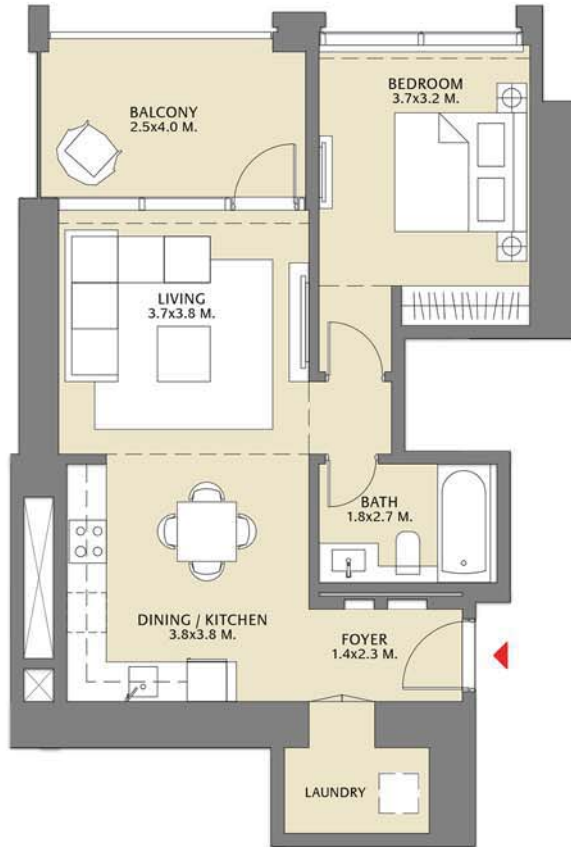

Suite Area	669.73 Sq.ft. / 62.22 Sq.m.
Balcony Area	79.55 Sq.ft. / 7.39 Sq.m.
Total Area	749.28 Sq.ft. / 69.61 Sq.m.

TOWER 1
1 BEDROOM W/ BALCONY
UNIT 06/ LEVELS 02-14

Suite Area	675.11 Sq.ft. / 62.72 Sq.m.
Balcony Area	80.84 Sq.ft. / 7.51 Sq.m.
Total Area	755.95 Sq.ft. / 70.23 Sq.m.

TOWER 1
2 BEDROOM W/ BALCONY
UNIT 07/ LEVELS 02-14

Suite Area	1045.61 Sq.ft. / 97.14 Sq.m.
Balcony Area	74.59 Sq.ft. / 6.93 Sq.m.
Total Area	1120.20 Sq.ft. / 104.07 Sq.m.

TOWER 1
1 BEDROOM W/ BALCONY
UNIT 08/ LEVELS 02-14

Suite Area	716.88 Sq.ft. / 66.60 Sq.m.
Balcony Area	109.68 Sq.ft. / 10.19 Sq.m.
Total Area	826.56 Sq.ft. / 76.79 Sq.m.

TOWER 1
1 BEDROOM W/ BALCONY
UNIT 09/ LEVELS 02-14

Suite Area	711.17 Sq.ft. / 66.07 Sq.m.
Balcony Area	109.68 Sq.ft. / 10.19 Sq.m.
Total Area	820.85 Sq.ft. / 76.26 Sq.m.

TOWER 1
2 BEDROOM W/ BALCONY
UNIT 10/ LEVELS 02-14

Suite Area	1002.55 Sq.ft. / 93.14 Sq.m.
Balcony Area	92.68 Sq.ft. / 8.61 Sq.m.
Total Area	1095.23 Sq.ft. / 101.75 Sq.m.

TOWER 1
1 BEDROOM W/ BALCONY
UNIT 11/ LEVELS 02-14