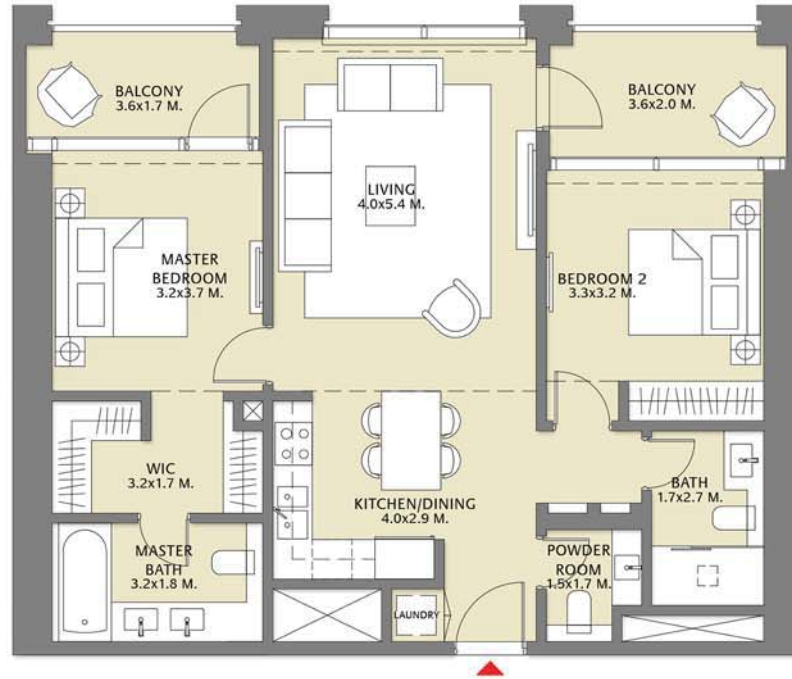

TOWER 1
2 BEDROOM W/ BALCONY
UNIT 11/ LEVELS 16-32