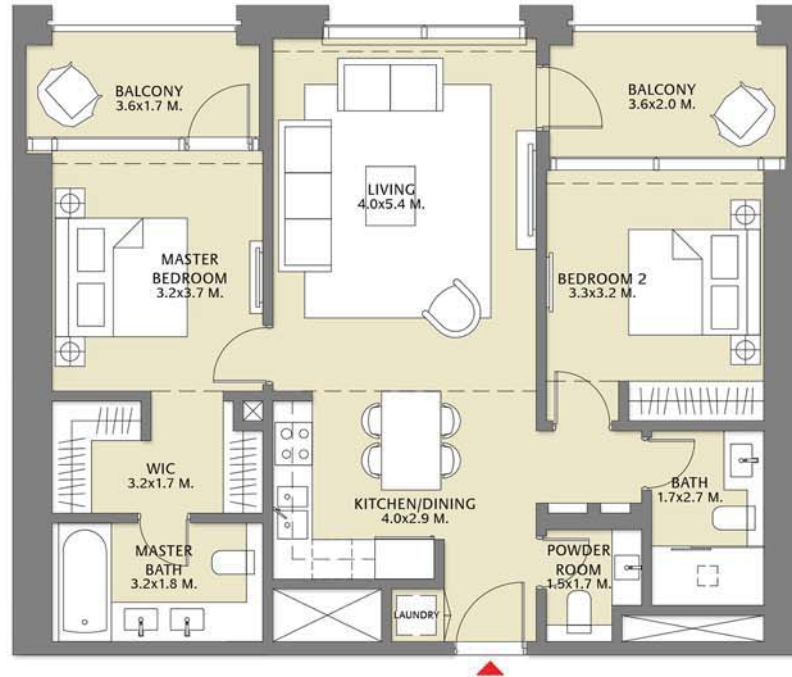

TOWER 1
2 BEDROOM W/ BALCONY
UNIT 10/ LEVELS 34-50