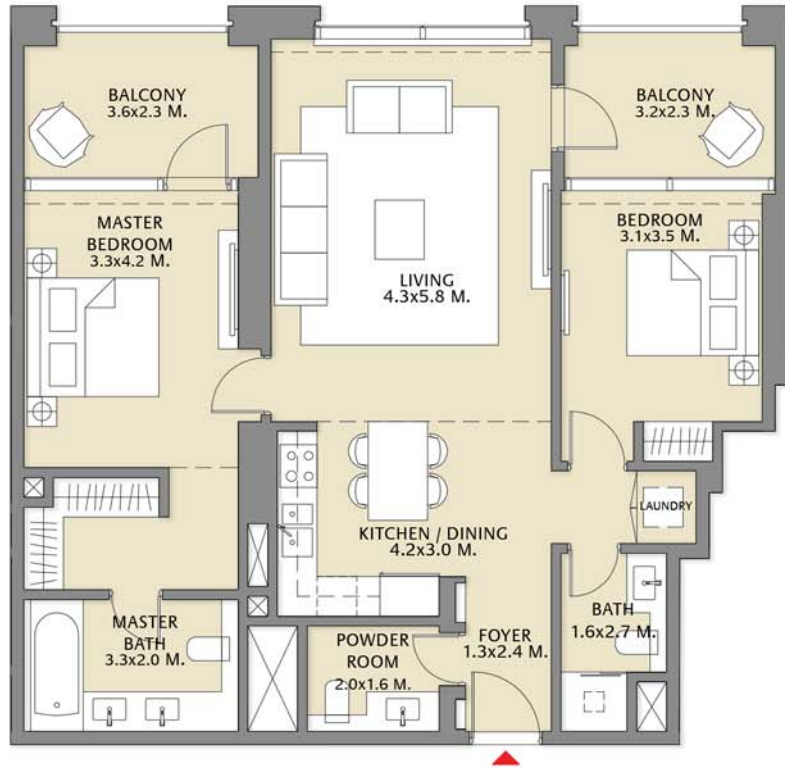

TOWER 1
2 BEDROOM W/ BALCONY
UNIT 04/ LEVELS 52-69

Suite Area	1057.88 Sq.ft. / 98.28 Sq.m.
Balcony Area	173.62 Sq.ft. / 16.13 Sq.m.
Total Area	1231.50 Sq.ft. / 114.41 Sq.m.