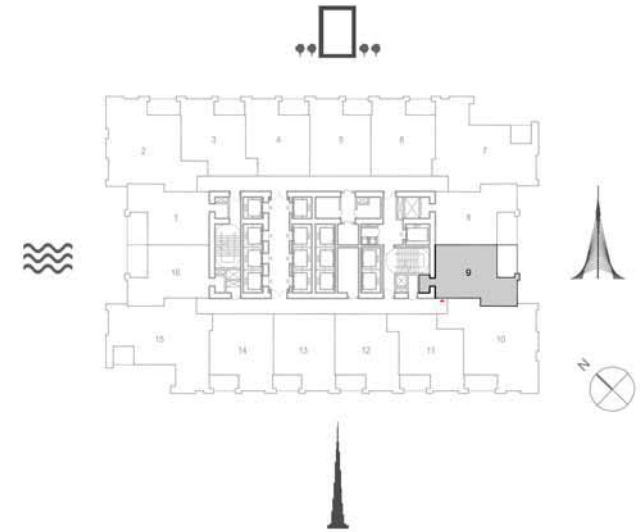

TOWER 1
1 BEDROOM W/ BALCONY
UNIT 09/ LEVELS 02-14

Suite Area	711.17 Sq.ft. / 66.07 Sq.m.
Balcony Area	109.68 Sq.ft. / 10.19 Sq.m.
Total Area	820.85 Sq.ft. / 76.26 Sq.m.