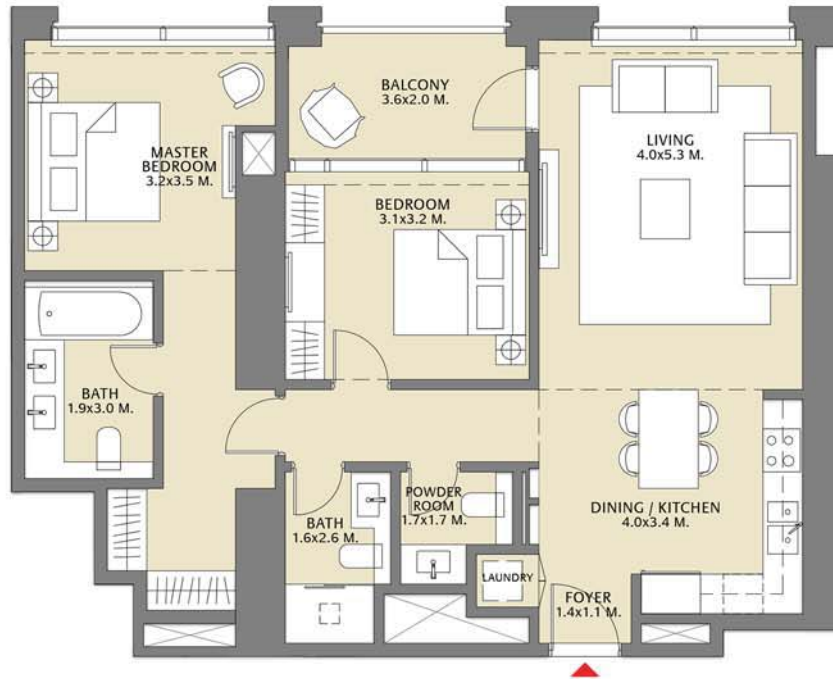

TOWER 1
2 BEDROOM W/ BALCONY
UNIT 09/ LEVELS 34-50