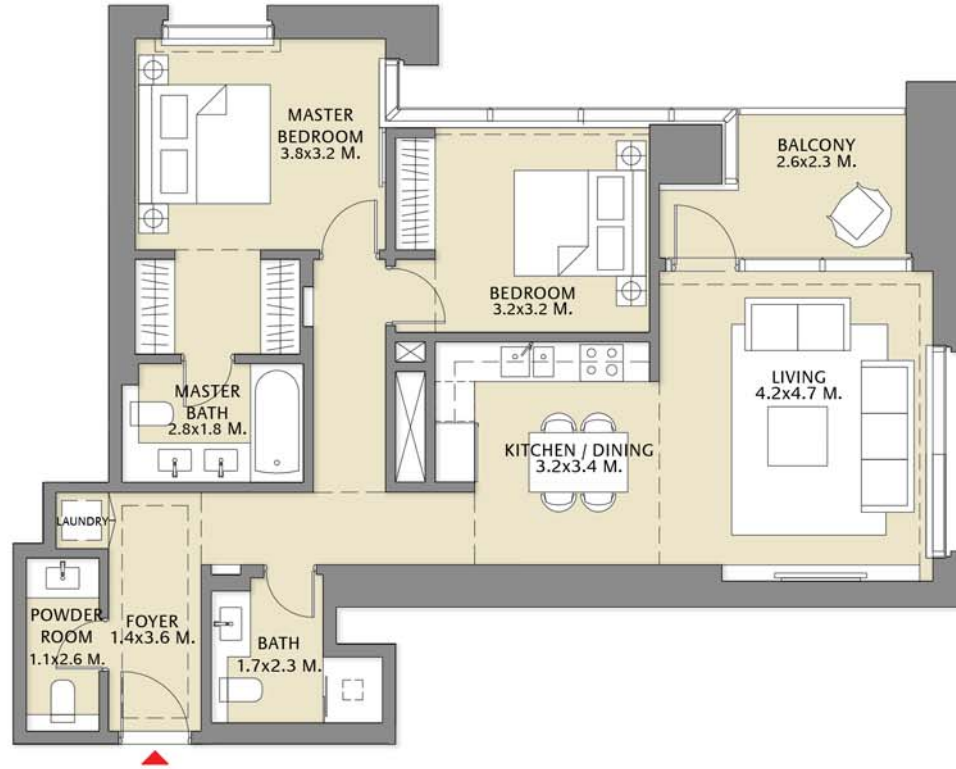

TOWER 1
2 BEDROOM W/ BALCONY
UNIT 05/ LEVELS 52-69

Suite Area	1037.21 Sq.ft. / 96.36 Sq.m.
Balcony Area	105.27 Sq.ft. / 9.78 Sq.m.
Total Area	1142.48 Sq.ft. / 106.14 Sq.m.