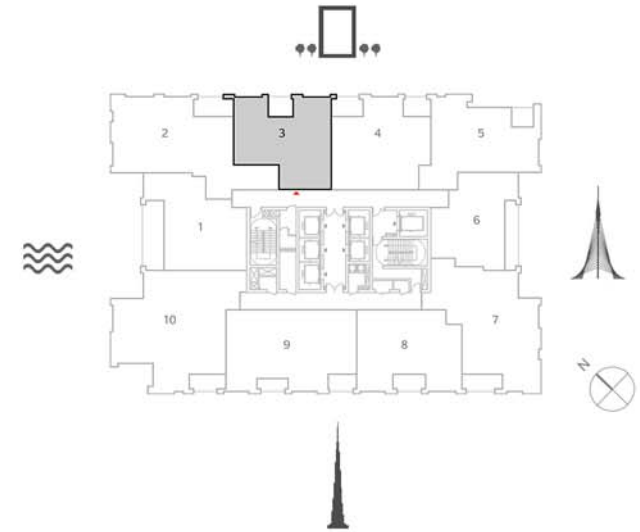

TOWER 1
2 BEDROOM W/ BALCONY
UNIT 03/ LEVELS 52-69

Suite Area	1018.80 Sq.ft. / 94.65 Sq.m.
Balcony Area	74.16 Sq.ft. / 6.89 Sq.m.
Total Area	1092.96 Sq.ft. / 101.54 Sq.m.