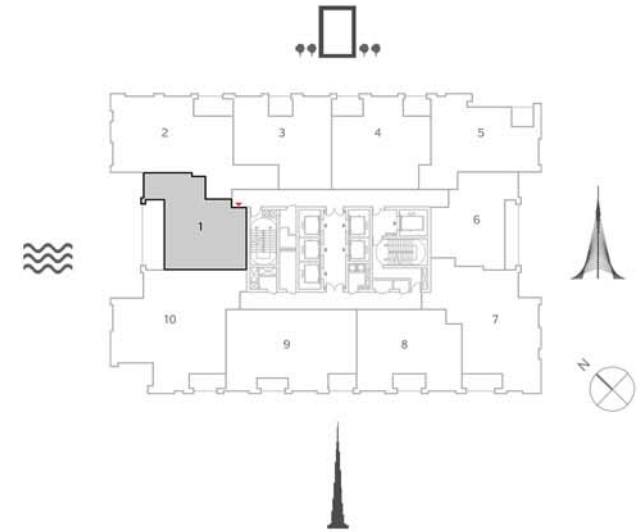

TOWER 1
2 BEDROOM W/ BALCONY
UNIT 01/ LEVELS 52-69

Suite Area	1064.66 Sq.ft. / 98.91 Sq.m.
Balcony Area	210.54 Sq.ft. / 19.56 Sq.m.
Total Area	1275.20 Sq.ft. / 118.47 Sq.m.