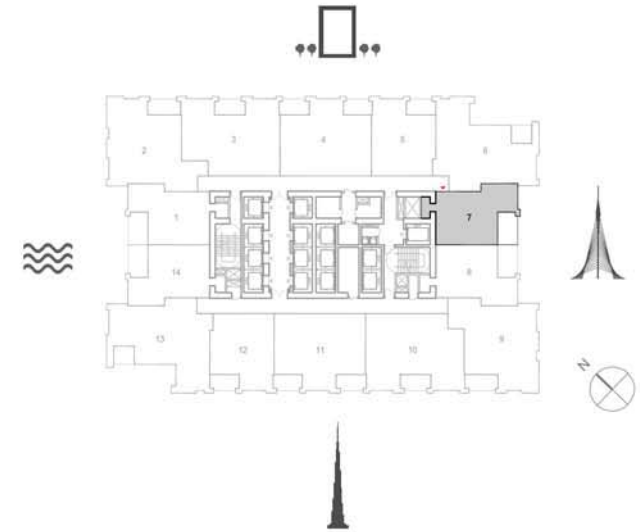

TOWER 1
1 BEDROOM W/ BALCONY
UNIT 07/ LEVELS 16-32

Suite Area	714.08 Sq.ft. / 66.34Sq.m.
Balcony Area	109.68 Sq.ft. / 10.19 Sq.m.
Total Area	823.76 Sq.ft. / 76.53 Sq.m.