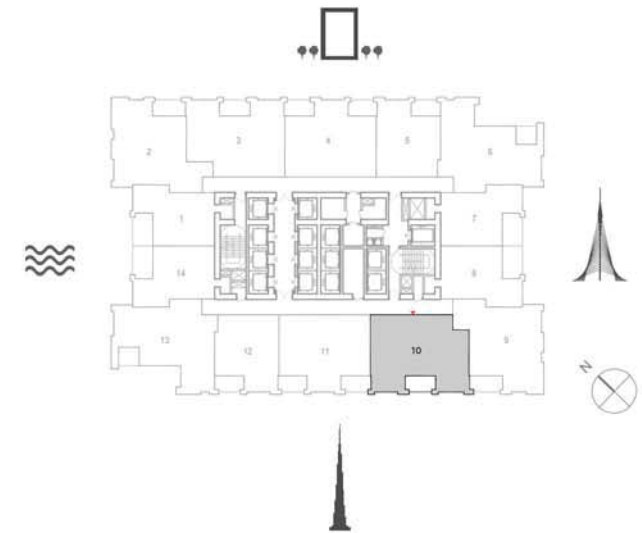

Suite Area	1048.30 Sq.ft. / 97.39 Sq.m.
Balcony Area	79.65 Sq.ft. / 7.40 Sq.m.
Total Area	1127.95 Sq.ft. / 104.79 Sq.m.