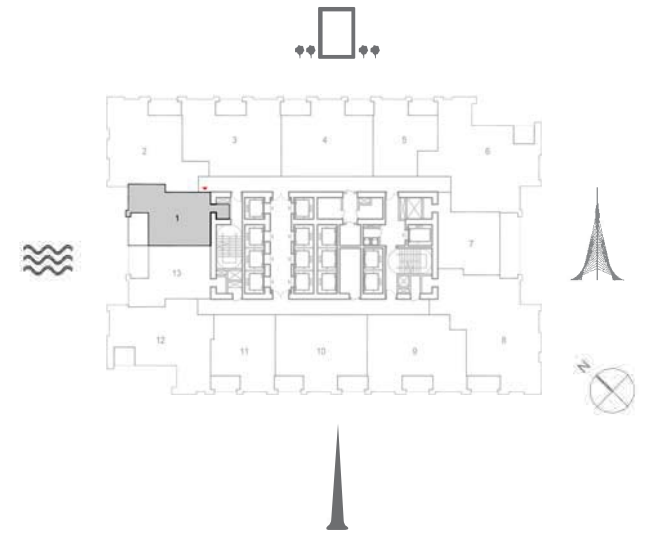

TOWER 1
1 BEDROOM W/ BALCONY
UNIT 01/ LEVELS 34-50

Suite Area	708.70 Sq.ft. / 65.84 Sq.m.
Balcony Area	109.68 Sq.ft. / 10.19 Sq.m.
Total Area	818.38 Sq.ft. / 76.03 Sq.m.