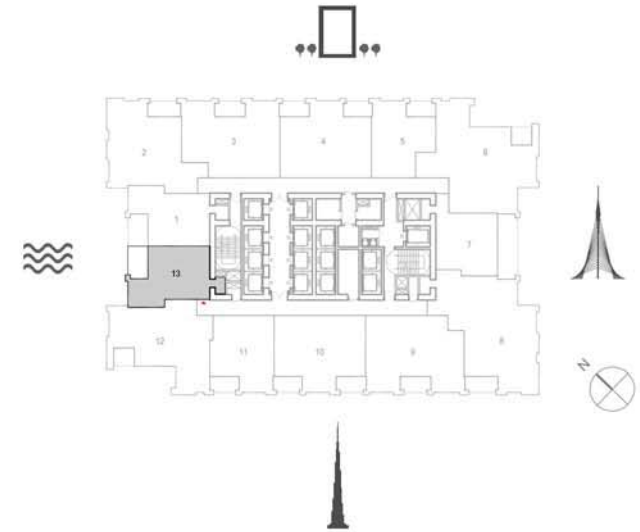

TOWER 1
1 BEDROOM W/ BALCONY
UNIT 13/ LEVELS 34-50

Suite Area	703.10 Sq.ft. / 65.32 Sq.m.
Balcony Area	109.68 Sq.ft. / 10.19 Sq.m.
Total Area	812.78 Sq.ft. / 75.51 Sq.m.