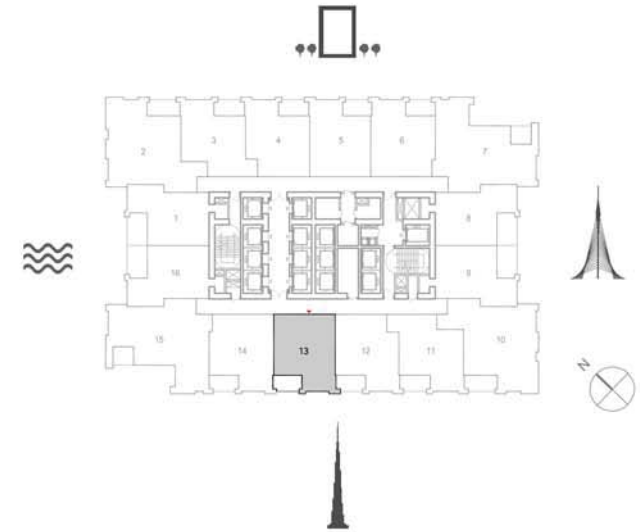

TOWER 1
1 BEDROOM W/ BALCONY
UNIT 13/ LEVELS 02-14

Suite Area	669.73 Sq.ft. / 62.22 Sq.m.
Balcony Area	79.55 Sq.ft. / 7.39 Sq.m.
Total Area	749.28 Sq.ft. / 69.61 Sq.m.