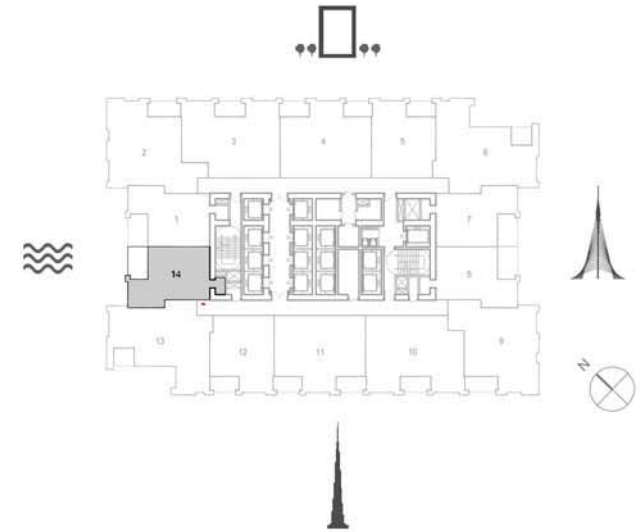

TOWER 1
1 BEDROOM W/ BALCONY
UNIT 14/ LEVELS 16-32

Suite Area	703.10 Sq.ft. / 65.32 Sq.m.
Balcony Area	109.68 Sq.ft. / 10.19 Sq.m.
Total Area	812.78 Sq.ft. / 75.51 Sq.m.