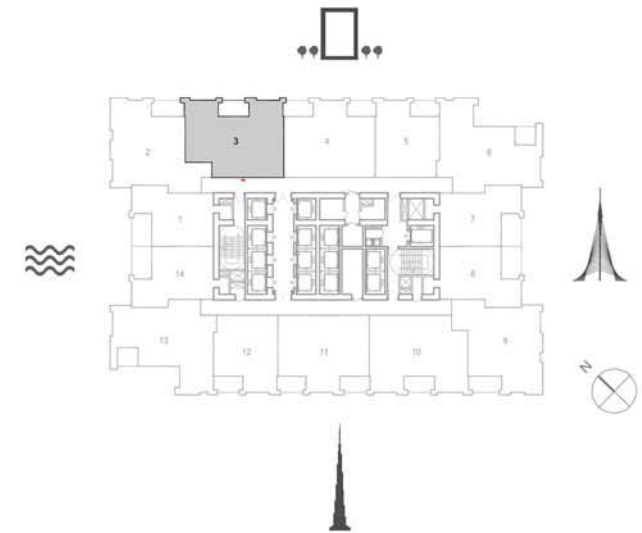

Suite Area	1030.21 Sq.ft. / 95.71 Sq.m.
Balcony Area	83.85 Sq.ft. / 7.79 Sq.m.
Total Area	1114.06 Sq.ft. / 103.5 Sq.m.