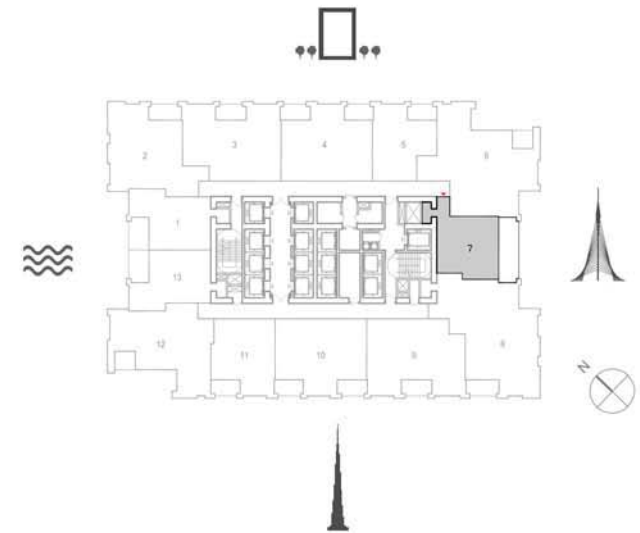

TOWER 1
1 BEDROOM W/ BALCONY
UNIT 07/ LEVELS 34-50

Suite Area	731.62 Sq.ft. / 67.97 Sq.m.
Balcony Area	219.48 Sq.ft. / 20.39 Sq.m.
Total Area	951.10 Sq.ft. / 88.36 Sq.m.