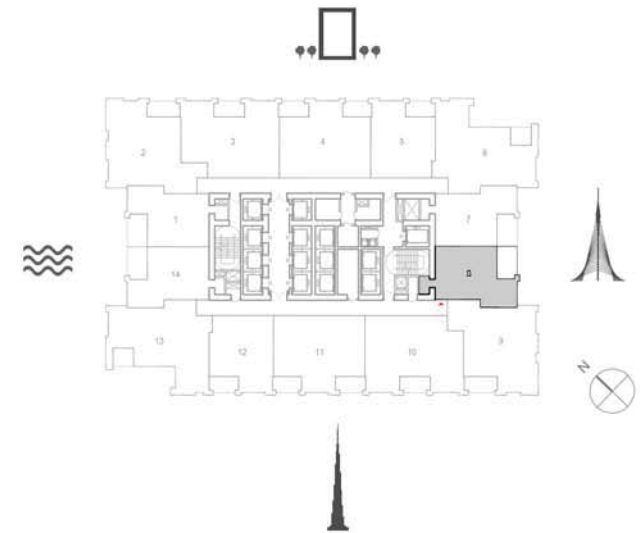

TOWER 1
1 BEDROOM W/ BALCONY
UNIT 08/ LEVELS 16-32

Suite Area	708.37 Sq.ft. / 65.81 Sq.m.
Balcony Area	109.68 Sq.ft. / 10.19 Sq.m.
Total Area	818.05 Sq.ft. / 76.00 Sq.m.