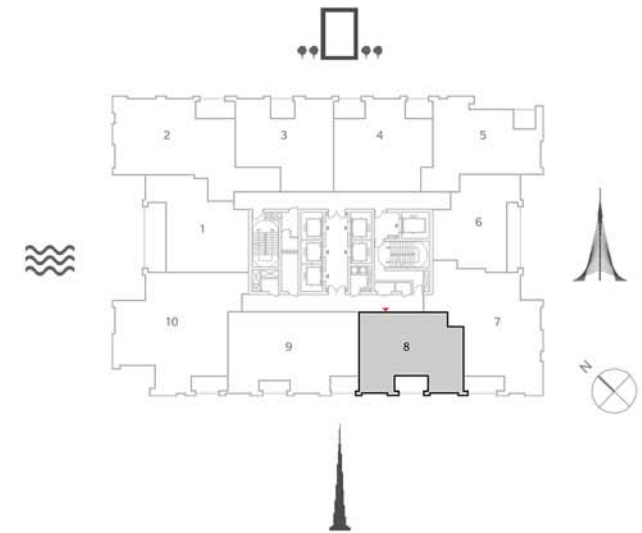

Suite Area	1054.22 Sq.ft. / 97.94 Sq.m.
Balcony Area	79.87 Sq.ft. / 7.42 Sq.m.
Total Area	1134.09 Sq.ft. / 105.36 Sq.m.