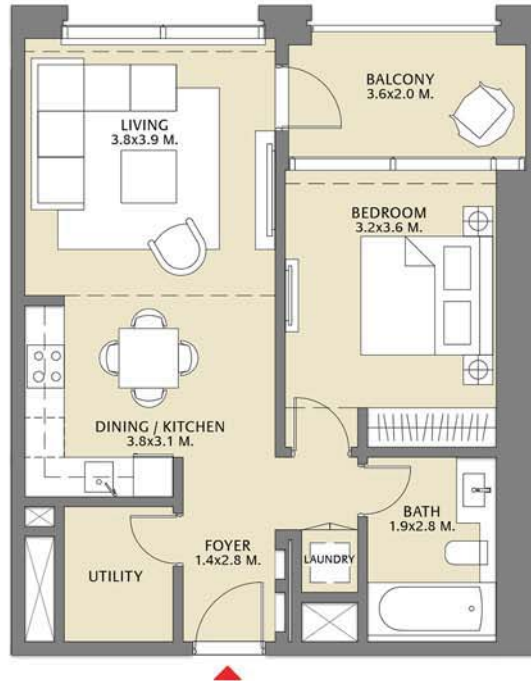

VIDA

ZA'ABEEL

FLOOR PLANS

TOWER 1

TOWER 1
1 BEDROOM W/ BALCONY
UNIT 01/ LEVELS 02-14

Suite Area	711.49 Sq.ft. / 66.10 Sq.m.
Balcony Area	109.68 Sq.ft. / 10.19 Sq.m.
Total Area	821.17 Sq.ft. / 76.29 Sq.m.

TOWER 1
2 BEDROOM W/ BALCONY
UNIT 02/ LEVELS 02-14

Suite Area	1002.55 Sq.ft. / 93.14 Sq.m.
Balcony Area	92.68 Sq.ft. / 8.61 Sq.m.
Total Area	1095.23 Sq.ft. / 101.75 Sq.m.

TOWER 1
1 BEDROOM W/ BALCONY
UNIT 03/ LEVELS 02-14

Suite Area	650.14 Sq.ft. / 60.40 Sq.m.
Balcony Area	83.85 Sq.ft. / 7.79 Sq.m.
Total Area	733.99 Sq.ft. / 68.19 Sq.m.

TOWER 1
1 BEDROOM W/ BALCONY
UNIT 04/ LEVELS 02-14

Suite Area	659.18 Sq.ft. / 61.24 Sq.m.
Balcony Area	82.67 Sq.ft. / 7.68 Sq.m.
Total Area	741.85 Sq.ft. / 68.92 Sq.m.

TOWER 1
1 BEDROOM W/ BALCONY
UNIT 05/ LEVELS 02-14

Suite Area	669.73 Sq.ft. / 62.22 Sq.m.
Balcony Area	79.55 Sq.ft. / 7.39 Sq.m.
Total Area	749.28 Sq.ft. / 69.61 Sq.m.

TOWER 1
1 BEDROOM W/ BALCONY
UNIT 06/ LEVELS 02-14

Suite Area	675.11 Sq.ft. / 62.72 Sq.m.
Balcony Area	80.84 Sq.ft. / 7.51 Sq.m.
Total Area	755.95 Sq.ft. / 70.23 Sq.m.