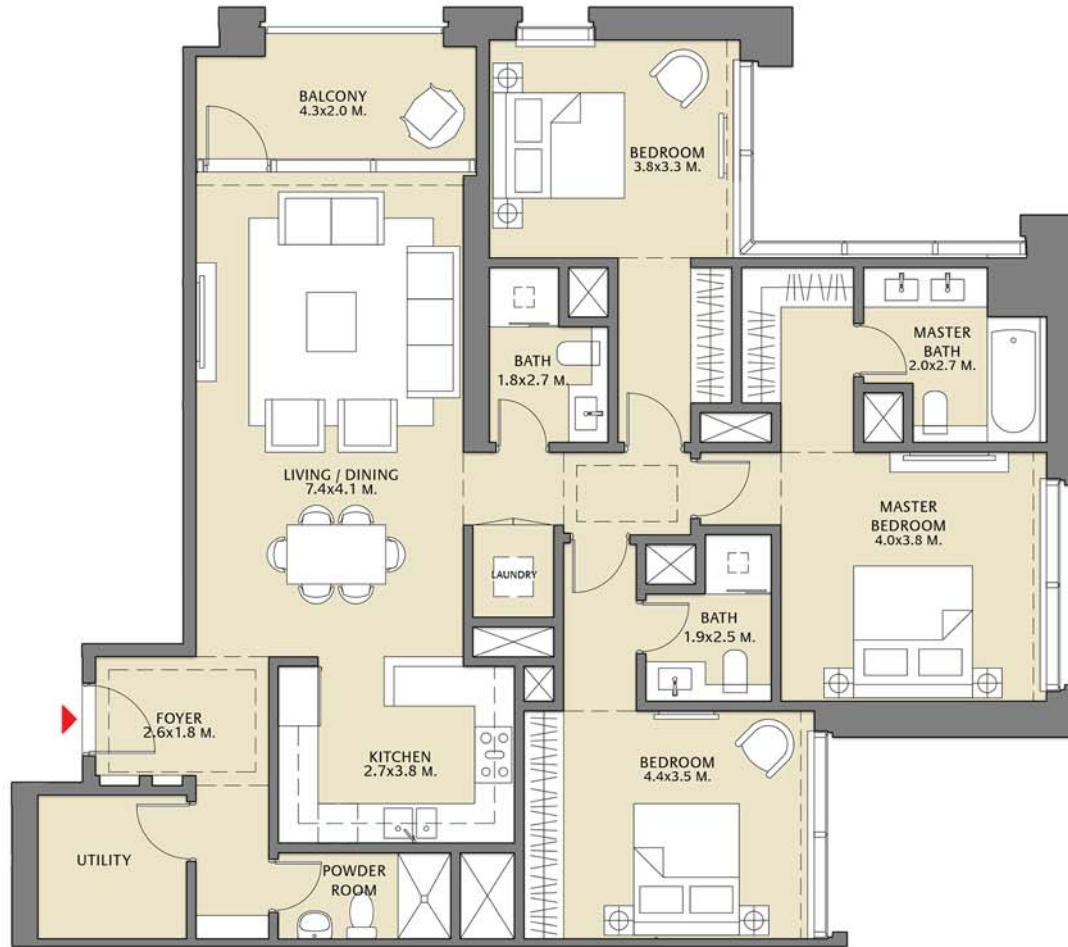

TOWER 1
3 BEDROOM W/ BALCONY
UNIT 10/ LEVELS 52-69

Suite Area	1601.35 Sq.ft. / 148.77 Sq.m.
Balcony Area	91.17 Sq.ft. / 8.47 Sq.m.
Total Area	1692.52 Sq.ft. / 157.24 Sq.m.