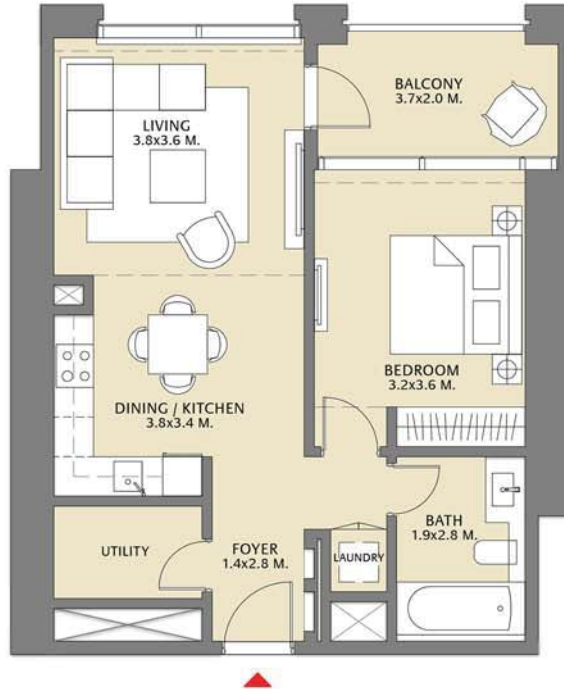

TOWER 1
1 BEDROOM W/ BALCONY
UNIT 11/ LEVELS 34-50

Suite Area	669.84 Sq.ft. / 62.23 Sq.m.
Balcony Area	80.84 Sq.ft. / 7.51 Sq.m.
Total Area	750.68 Sq.ft. / 69.74 Sq.m.