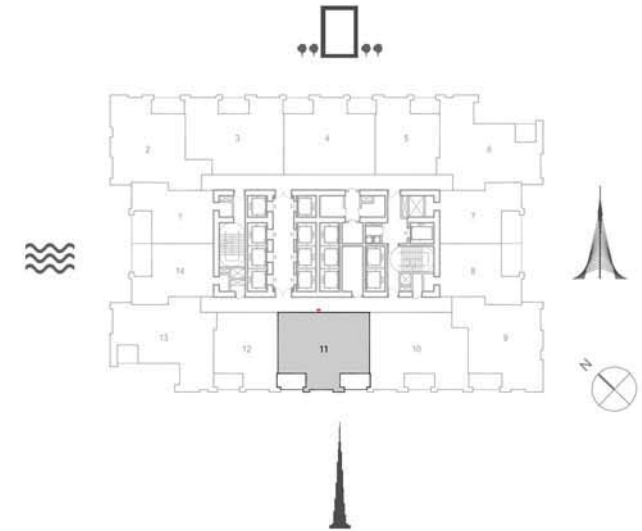

Suite Area	975.96 Sq.ft. / 90.67 Sq.m.
Balcony Area	145.96 Sq.ft. / 13.56 Sq.m.
Total Area	1121.92 Sq.ft. / 104.23 Sq.m.