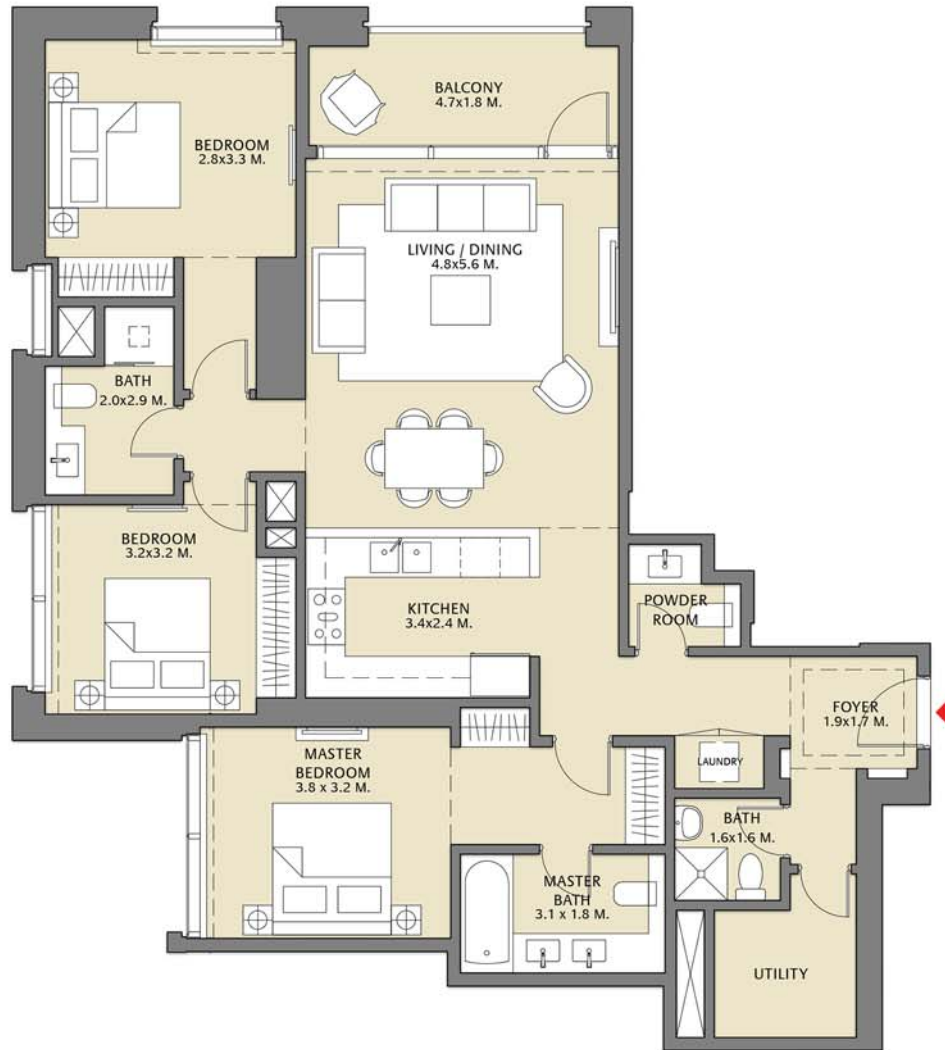

TOWER 1
3 BEDROOM W/ BALCONY
UNIT 07/ LEVELS 52-69

Suite Area	1417.50 Sq.ft. / 131.69 Sq.m.
Balcony Area	92.46 Sq.ft. / 8.59 Sq.m.
Total Area	1509.96 Sq.ft. / 140.28 Sq.m.